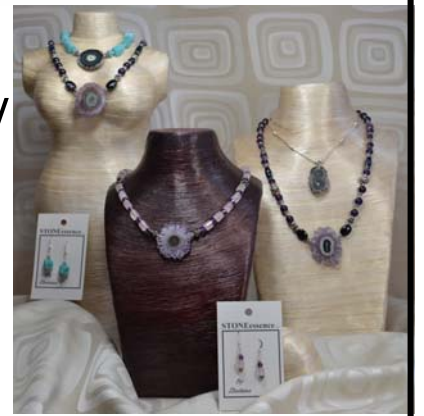

# Jewelry by Zhelaine<sup>TM</sup>

*Handcrafted  
In  
Colorado*

**STONEessence<sup>TM</sup>**

**General Information**

**To Place an Order:**

Call Zhelaine  
 Fax (970) 266-0818  
 nospam@zhelaine.com

**First Time Customers:**